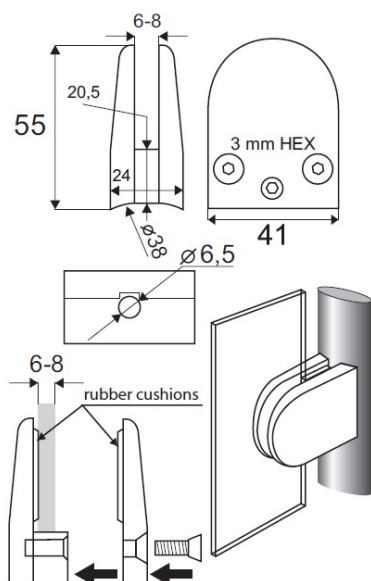

PRODUCT SHEET

Description:

Glass Clamp, "Medium", Zamak, CPL, Bent Tube $\varnothing 38$ mm, F/6-8mm Glass Thickness

Item number:

22.10.175-0

Units	Box	Carton	HS Code	Barcode
Pcs.	10	100	8302419000	
				5704866083089